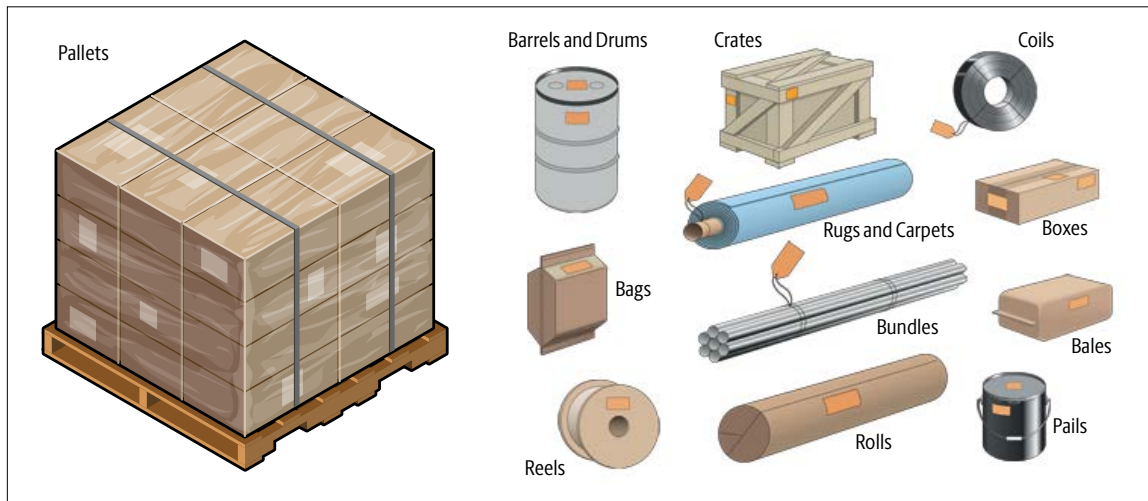

3. Use at least 2 inches or 5 centimetres of appropriate cushioning material to protect internal items from each other and the corners, sides, top and bottom of containers. Appropriate cushioning material would include corrugated fibreboard, multiple layers of folded newspaper, styrofoam sheets, packing blankets, etc.

4. Reinforce edges to protect from bending.
5. Securely seal closures and seams with reinforced tape.
6. Label each piece with telephone numbers and complete address information, including postal code, of the shipper and the consignee.

Preparing for Pickup

Pickup is available for all Air Freight services. Your freight pickup request is initiated when you Create a Shipment for freight using WorldShip® and MyFreight, or on [ups.com](https://www.ups.com).

Refer to the "UPS Air Freight Terms and Conditions of Contract for Services in the United States, Canada, and International" at [ups.com/freighttermsofservice](https://www.ups.com/freighttermsofservice) for more

information. Some Air Freight shipment pickup requests require pre-authorization.

How to Label Air Freight Shipments

Each piece of palletized or non-palletized freight must be clearly marked with telephone numbers and complete address information, including postal code, of the shipper and the consignee. Indicate on freight labels if any pieces require C.O.D. service.

For any additional assistance with freight packaging, contact the UPS Package Design and Testing Lab at freight_testing@ups-psi.com