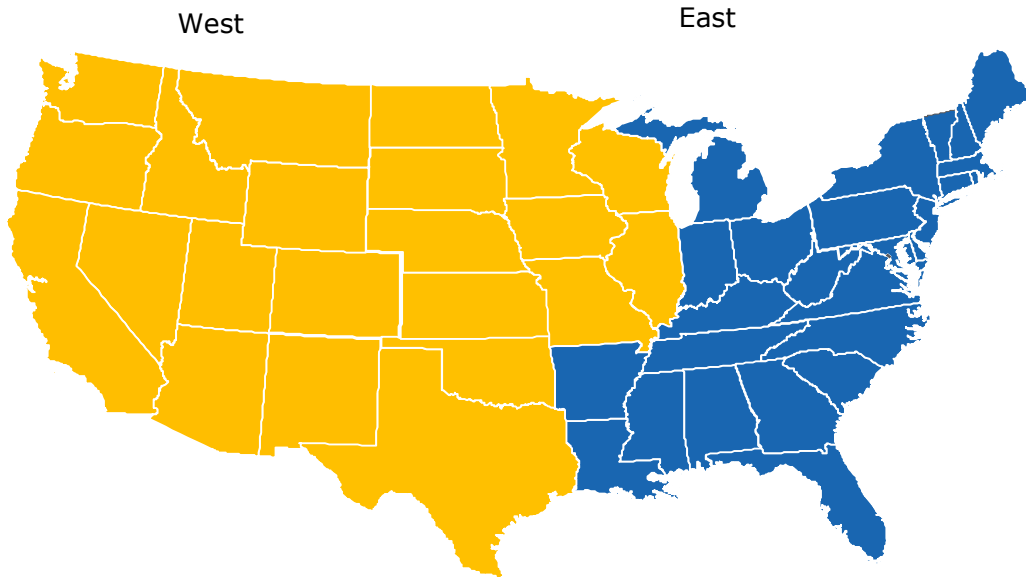

East, and West State DDP Classifications with Export Site Alignment

UPS® WORLDWIDE ECONOMY

ZONE	DDP EXPORT SITE	ALIGNED STATES
East	UPS Worldwide Economy c/o Meest ATTN: Master Carton - WWE 600 Markley St Bay Door 6 Port Reading, NJ 07064	AL, AR, CT, DC, DE, FL, GA, IN, KY, LA, MA, MD, ME, MI, MS, NC, NH, NJ, NY, OH, PA, RI, SC, TN, VA, VT, WV
West	UPS WW Economy c/o VIE Logistics ATTN: Master Carton - WWE 4240 'B' West 190th Street Torrance, CA. 90504	AZ, CA, CO, ID, MT, NM, NV, OR, UT, WA, WY, IA, IL, KS, MN, MO, ND, NE, OK, SD, TX, WI

Use the map above to:

- Determine East and West origin state classifications for UPS Worldwide Economy shipments
- Determine aligned export site address for UPS Worldwide Economy DDP shipments