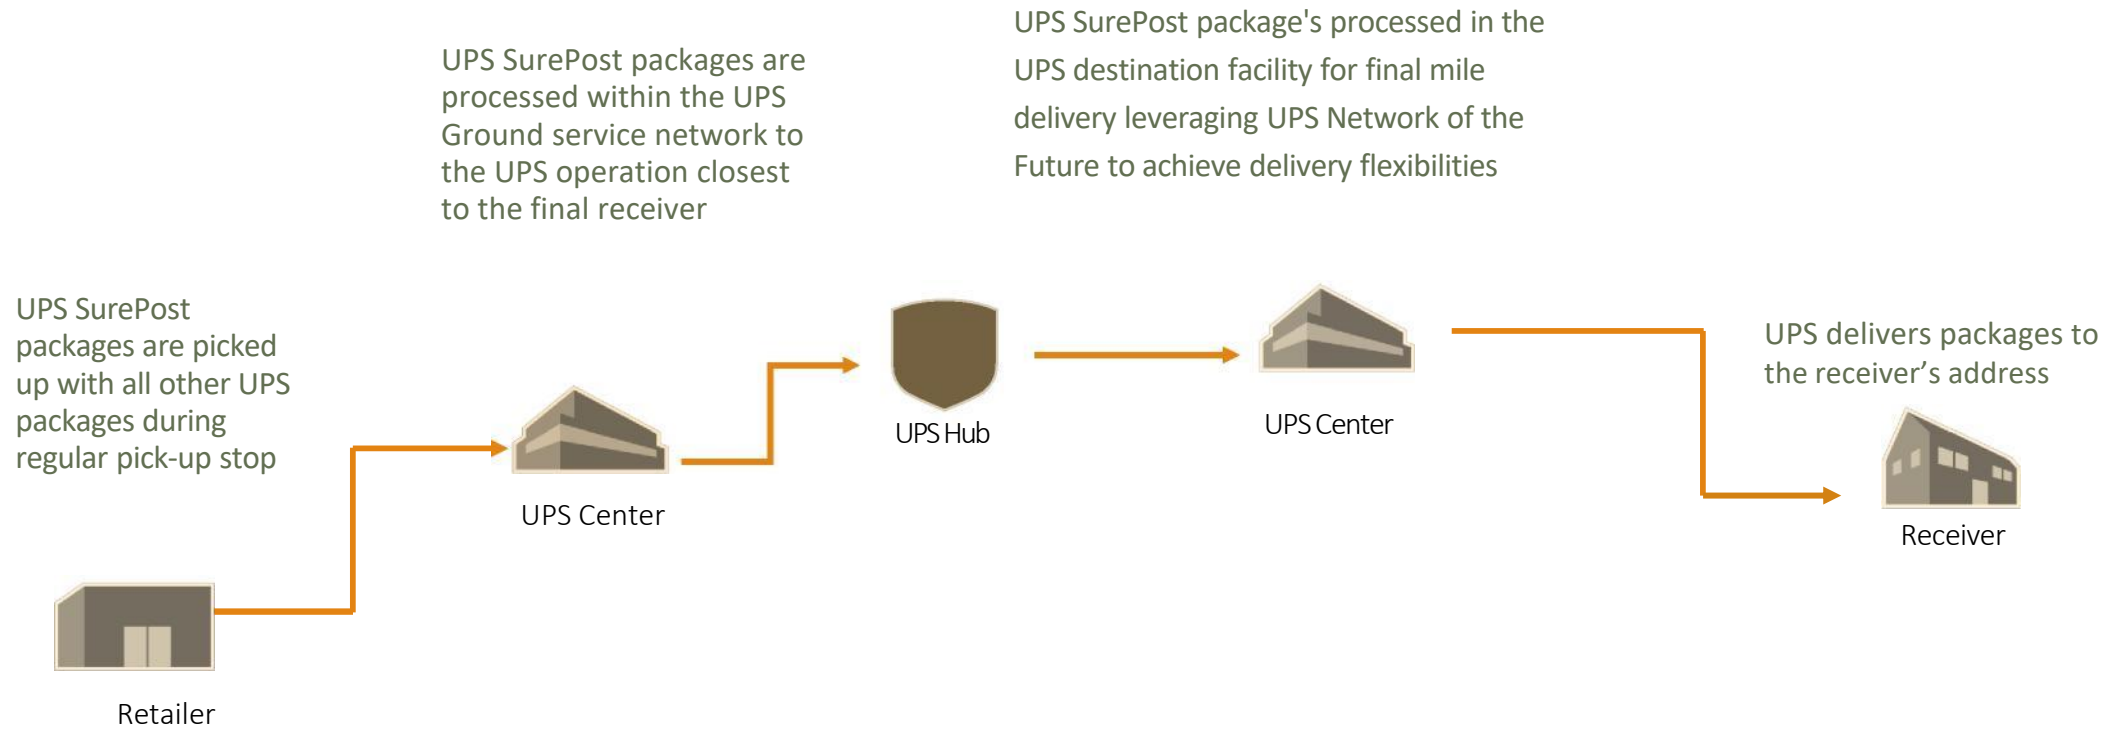

UPS SUREPOSTSM NETWORK OVERVIEW

Planned Time-in-Transit: UPS Ground plus one day in US 48